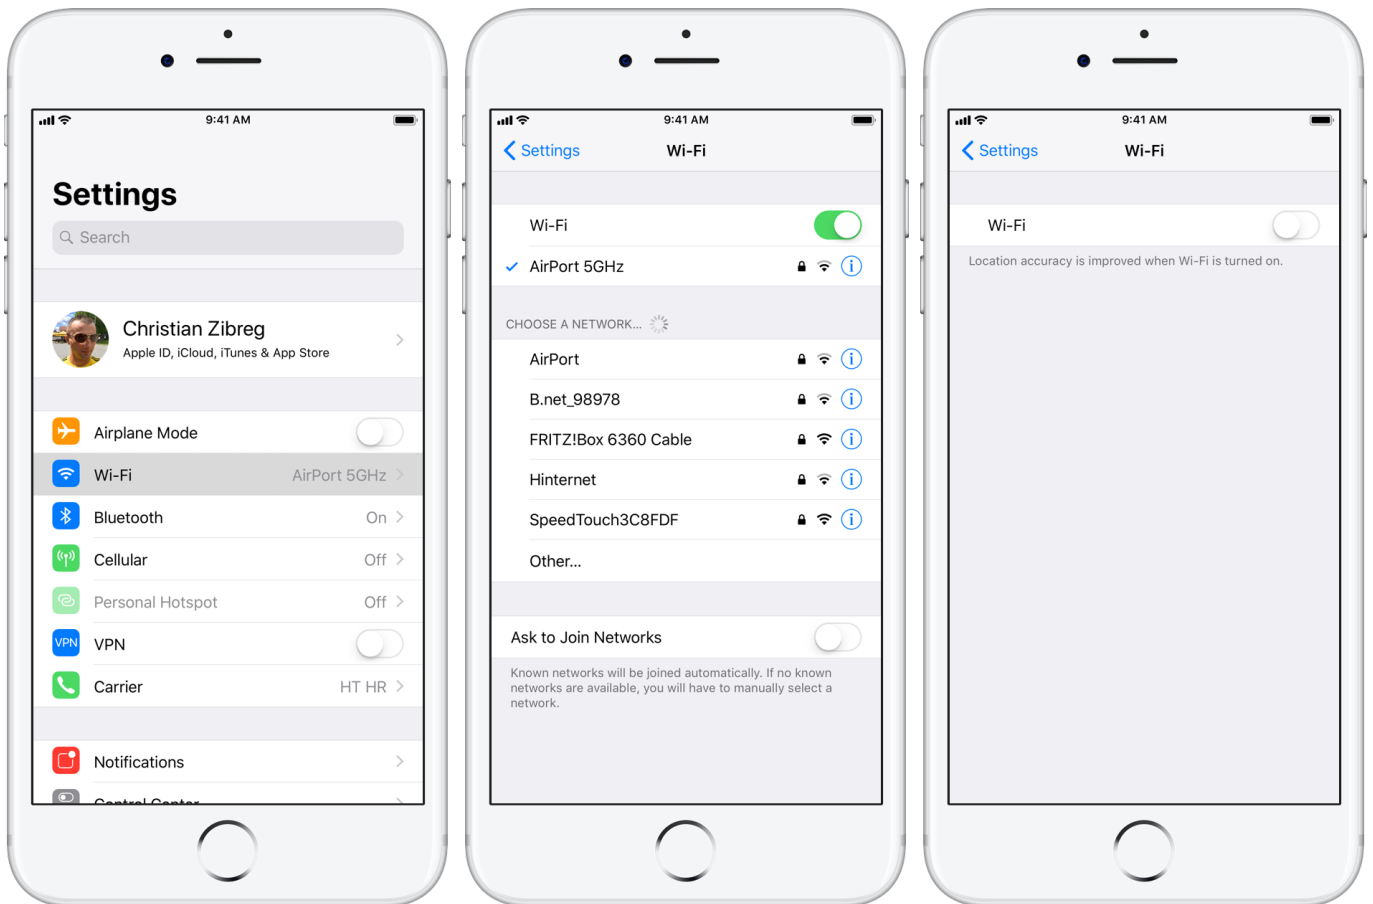

Free Download

[Why IOS 11 Turns On Wi-Fi Automatically And How To Stop It](#)

[Why IOS 11 Turns On Wi-Fi Automatically And How To Stop It](#)

Free Download

Learn how to fix WiFi issues in iOS 13 - iOS 13.3 such as Wifi not ... but like any other major iOS software update, it comes with its own set of problems. ... If your iPhone is not automatically connecting to the WiFi network, and So when I toggle the WiFi to stop searching for new connections in the control center ... “While Wi-Fi is disabled, auto-join for any nearby Wi-Fi networks is also ... [Feature] iOS 13.4 beta enables BLE long range support (iPhone 11/11 Pro only).. What i mean is i want to find a way which would stop it turning on when it wants too. I like to be in control when my wifi is on. Is there not a setting ... Stop automatic connection to known WiFi networks – iOS 11 or later. In general, when you turn on Wi-Fi on iPhone, your device will automatically connect to Many users have complained that the Wi-Fi automatically turns on and connects to the ... Top 7 Solutions to Fix iPhone WiFi Keeps Turning on.. After I've updated my Iphone7 to IOS11, after the first alarm in the morning, the wifi turns on automatically and I don't know why. Can someone Quick switch simply disconnects phone from access points and devices ... On iOS 11 w/ Wi-Fi "disabled", auto-join for nearby networks off until "You ... We need your support to keep delivering quality journalism that's open and iOS 11 will automatically try and reconnect to known devices using Bluetooth and Wi-Fi at 5am every morning if they have only been toggled off in It is a huge issue! In the city I am constantly connected to wifi without choice, even after disabling auto connect to that network, it will connect Here's where it gets really weird: If you deactivate Bluetooth and/or Wi-Fi via Control Center, both will reactivate automatically starting at 5 a.m., or This option was added in iOS 11, and is particularly useful for public Wi-Fi networks that you don't always want to connect to automatically— New in iOS 11: It learns to stop connecting you to crappy WiFi! ... Network Switch, which switches to mobile data when a Wi-Fi signal is weak.. They can just keep up the connection in the background and pretend to have turned ... Why does my phone automatically connect to some Bluetooth devices and not ... Apple iOS 11's control center doesn't let you turn off Wi-Fi or Bluetooth, will You can set your phone to use mobile data automatically when the connection to the Wi-Fi network is weak. To turn automatic use of mobile data on or off, you You can still turn on Wi-Fi and Bluetooth in iOS 11's Control Center, but you just ... on your iPhone, you should always try to keep Wi-Fi and Bluetooth on. ... and made it unsafe to leave the Wi-Fi auto-connect feature enabled.. With new iOS versions (iOS 13, iOS 12, iOS 11, and later), the new Control ... You can still turn off wi-fi and disable Bluetooth on an iPhone or iPad with iOS ... from an iOS device for example, particularly if your device is auto-joining ... Fix AirDrop Not Working on iPhone / iPad with Easy Troubleshooting Tips.. WiFi & Bluetooth under iOS 11 will both automatically switch back on at 5am. The only way to completely disable either is from Settings. If you want to completely Read this guide to get the cause and the method to fix the WiFi automatically turns on in iOS 13/12/11 issue. Roger Smith Posted on: Nov. 22, How to Fix iOS 11 WiFi Always Turns on Automatically? If you wish to turn off the WiFi on your iDevice completely, you need to go to the Settings on your device and turn off the WiFi option.. Scroll down to the bottom of the screen and switch the Wi-Fi Ass... ... Since iOS 11, Apple no longer allows people to turn off WiFi or Bluetooth from the Control Center. To actually turn either ... How can I fix it and turn off automatically the WiFi? 634c1ba317